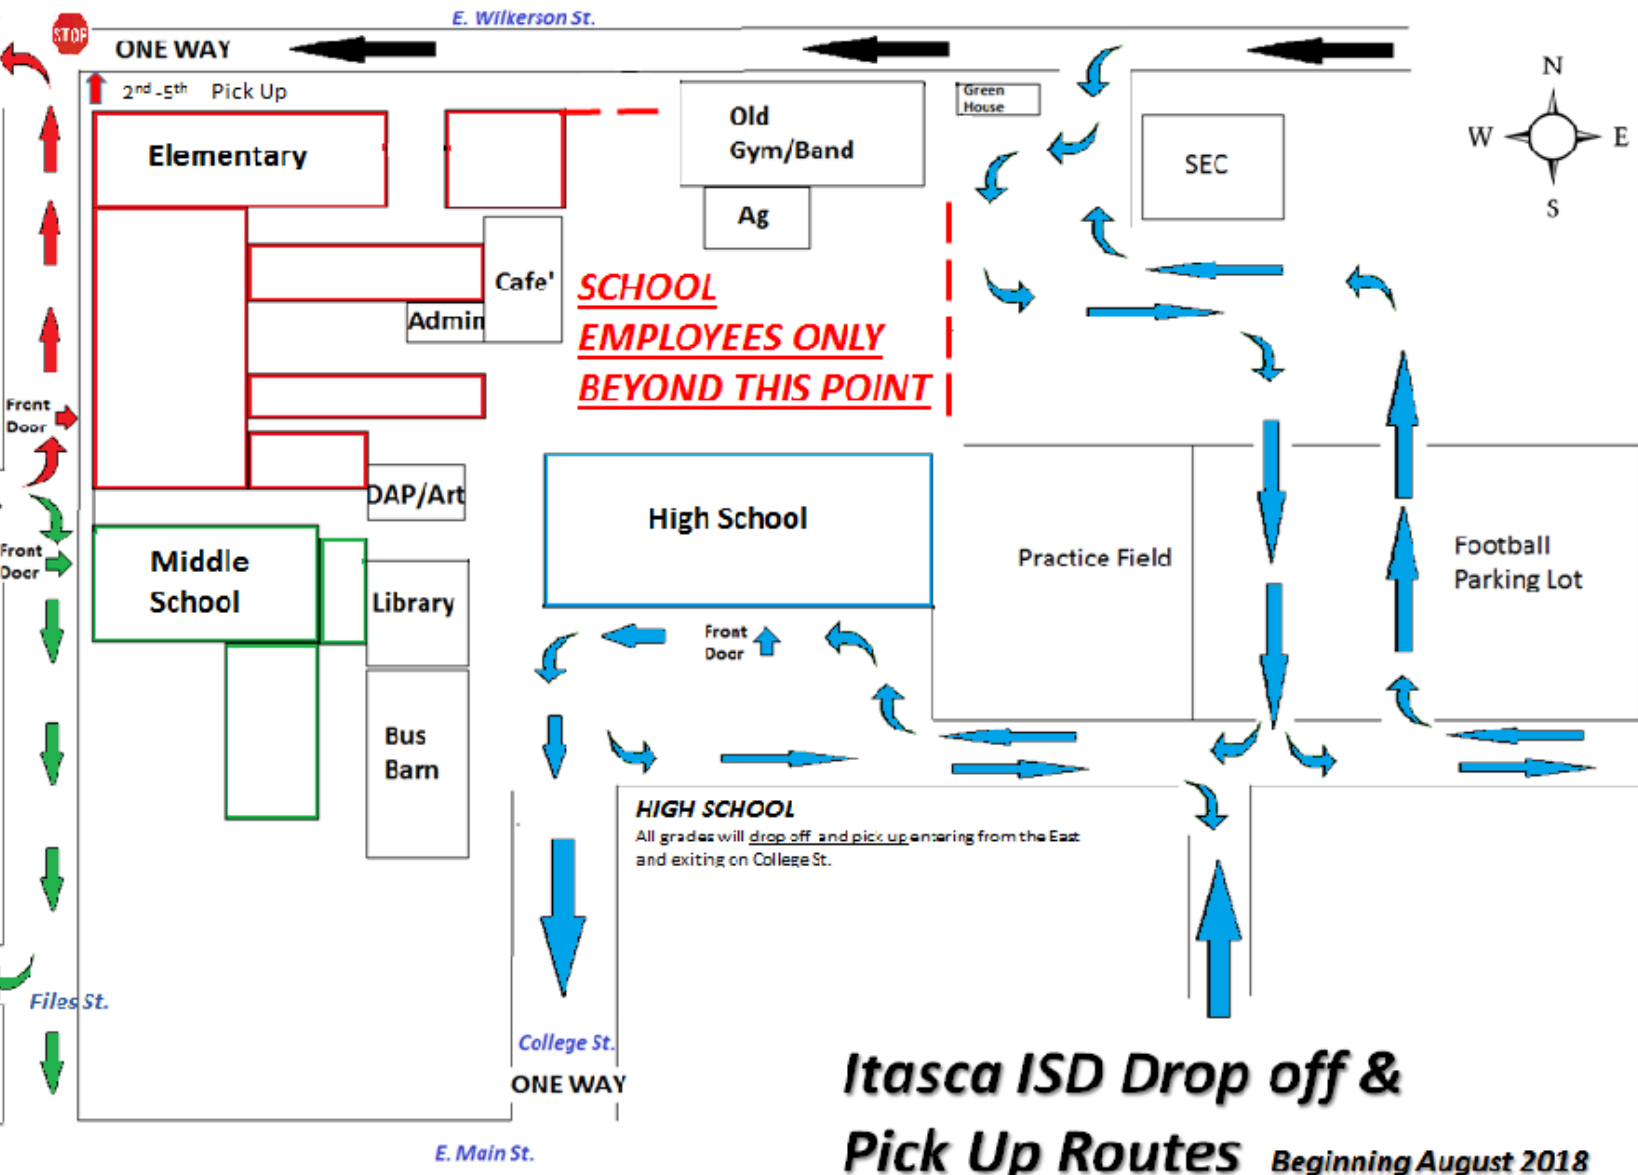

ELEMENTARY

All grades will drop off using E. North St. and turn left onto Files St. PK-1st will also pick up using that same route. 2nd-5th will pick up at the North corner of Files St. and Wilkerson St.

ONE WAY

MIDDLE SCHOOL

All grades will drop off and pick up using E. North St. and turn right onto Files St.

E. Monroe St.

**SCHOOL
EMPLOYEES ONLY
BEYOND THIS POINT**

HIGH SCHOOL

All grades will drop off and pick up entering from the East and exiting on College St.

Itasca ISD Drop off & Pick Up Routes Beginning August 2018